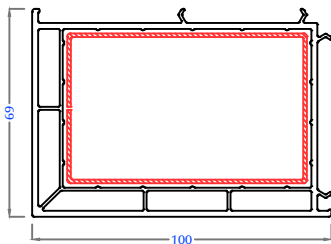

Louver Panel
PC-UO-01

Big Coupler
PA-UO-03

Door Panel
PA-UO-04

Sill Grill
PA-UO-05

Inventa 2.5 Track Coupler
PA62-UO-03

GEORGIAN BARS & CLIPS

Georgian Bar
PA-UG-01

Double Sided Clip
4mm - 6mm Glass
PPA 120-**