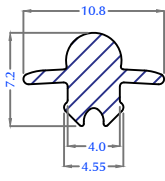

ALUMINIUM ACCESSORY PROFILES

Sl.Track Rail
PAM 101 (R07)