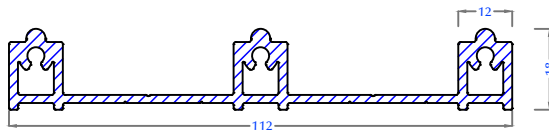

HD Friction Stay Packer
PAM 111

Hurricane Bar 2
PAM 112

Three Track Coupler - Big
PAM 113

Optima Window -
Threshold
PAM 114

Optima Bug sash Inline
Adaptor PAM-115

Sliding 3Track Low Threshold
PAM 117

Bug Screen Sash
Inline Adaptor - Inventa
PAM 118

Inventa Extension Frame
PAM 119

Sliding Low threshold
Connector
PAM 120

Sill Grill Mullion
PAM 121

Inventa 2.5 Track Coupler
PAM 122

Inventa 3 Track Coupler
PAM 123

Inventa Casement door
low threshold
PAM 124