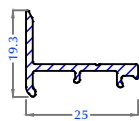

Hurricane Bar
PAM 105

Sl. Bug Screen Interlock
PAM 106

Inventa Fixed Louver - Left
(With Punched Hole)
PAM 107

Inventa Fixed Louver - Right
(With Punched Hole)
PAM 108

Fly Mesh Mullion
PAM 109

Mono Rail Cover
PAM 110

HD Friction Stay Packer
PAM 111

Hurricane Bar 2
PAM 112

Three Track Coupler - Big
PAM 113

Optima Window -
Threshold
PAM 114

Optima Bug sash Inline
Adaptor PAM-115

Sliding 3Track Low Threshold
PAM 117

Bug Screen Sash
Inline Adaptor - Inventa
PAM 118

Inventa Extension Frame
PAM 119

Sliding Low threshold
Connector
PAM 120

Sill Grill Mullion
PAM 121

Inventa 2.5 Track Coupler
PAM 122

Inventa 3 Track Coupler
PAM 123

Inventa Casement door
low threshold
PAM 124