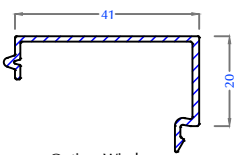

Optima Window -
Threshold
PAM 114