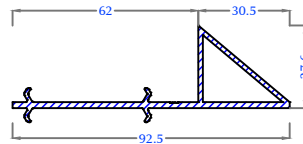

Inventa 2.5 Track Coupler
PAM 122