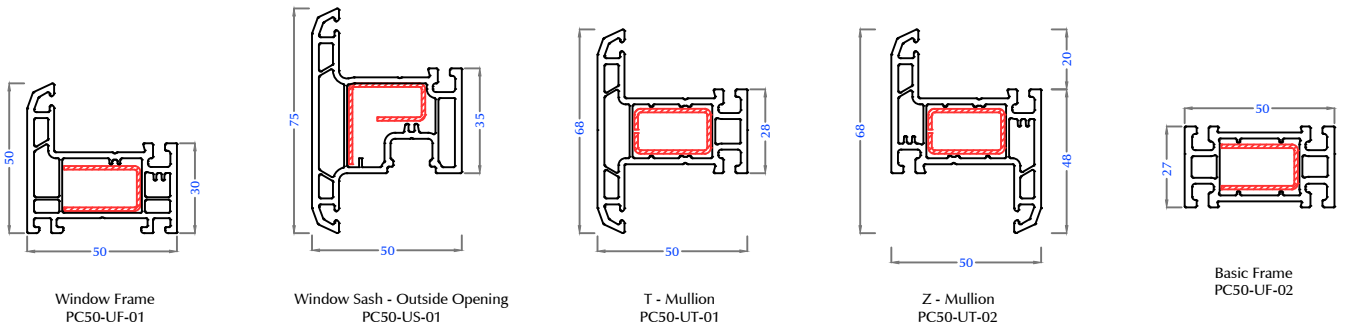

OPTIMA - SLIDING SYSTEM

OPTIMA - CASEMENT SYSTEM

INVENTA - SLIDING SYSTEM

INVENTA - CASEMENT SYSTEM

Window Frame
PC62-UF-01

Door Frame
PC62-UF-02

Window Sash - Outward Open
PC62-US-01

Window Sash - Inward Open - Tilt & Turn
PC62-US-02