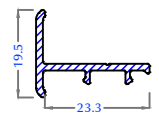

HD Friction Stay Packer
PAM 111

Hurricane Bar 2
PAM 112

Three Track Coupler - Big
PAM 113

Optima Window -
Threshold
PAM 114

Optima Bug sash Inline
Adaptor PAM-115

Sliding 3Track Low Threshold
PAM 117

Bug Screen Sash
Inline Adaptor - Inventa
PAM 118