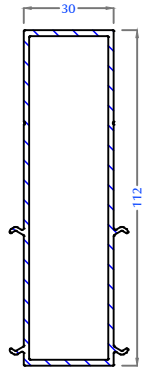

Inventa Casement Door
Low Threshold - 2 Cap - R
PPA 127 - **

** WH - White
** CB - Ch.Brown
** BL - Black

ALUMINIUM ACCESSORY PROFILES

Sl.Track Rail
PAM 101 (R07)

Door Threshold
PAM 103

50mm Sl. Inline Adaptor
PAM 104

Hurricane Bar
PAM 105

Sl. Bug Screen Interlock
PAM 106

Inventa Fixed Louver - Left
(With Punched Hole)
PAM 107

Inventa Fixed Louver - Right
(With Punched Hole)
PAM 108

Fly Mesh Mullion
PAM 109

Mono Rail Cover
PAM 110

HD Friction Stay Packer
PAM 111

Hurricane Bar 2
PAM 112

Three Track Coupler - Big
PAM 113

Optima Window -
Threshold
PAM 114

Optima Bug sash Inline
Adaptor PAM-115

Sliding 3Track Low Threshold
PAM 117

Bug Screen Sash
Inline Adaptor - Inventa
PAM 118

Inventa Extension Frame
PAM 119

Sliding Low threshold
Connector
PAM 120

Sill Grill Mullion
PAM 121

Inventa 2.5 Track Coupler
PAM 122

Inventa 3 Track Coupler
PAM 123

Inventa Casement door
low threshold
PAM 124