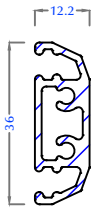

Inventa Casement Door
Low Threshold - 2 Cap - R
PPA 127 - **

** WH - White
** CB - Ch.Brown
** BL - Black

ALUMINIUM ACCESSORY PROFILES

Sl.Track Rail
PAM 101 (R07)

Door Threshold
PAM 103

50mm Sl. Inline Adaptor
PAM 104

Hurricane Bar
PAM 105

Sl. Bug Screen Interlock
PAM 106

Inventa Fixed Louver - Left
(With Punched Hole)
PAM 107

Inventa Fixed Louver - Right
(With Punched Hole)
PAM 108

Fly Mesh Mullion
PAM 109

Mono Rail Cover
PAM 110

HD Friction Stay Packer
PAM 111

Hurricane Bar 2
PAM 112

Three Track Coupler - Big
PAM 113

Optima Window -
Threshold
PAM 114

Optima Bug sash Inline
Adaptor PAM-115

Sliding 3Track Low Threshold
PAM 117

Bug Screen Sash
Inline Adaptor - Inventa
PAM 118