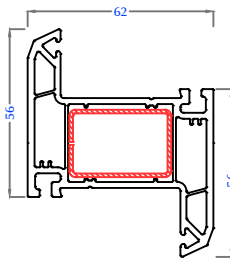

OPTIMA - SLIDING SYSTEM

OPTIMA - CASEMENT SYSTEM

INVENTA - SLIDING SYSTEM

INVENTA - CASEMENT SYSTEM

Window Frame
PC62-UF-01

Door Frame
PC62-UF-02

Window Sash - Outward Open
PC62-US-01

Window Sash - Inward Open - Tilt & Turn
PC62-US-02

T - Mullion
PC62-UT-01

Z - Mullion
PC62-UT-02

Door Sash - Outward Open
PC62-US-03

Door Sash - Inward Open
PC62-US-04

Movable Mullion
PC62-UT-03

GLAZING BEADS

Inventa Casement Single Glass Bead
PC62-UB-01

Optima Casement Single Glass Bead
PC50-UB-01