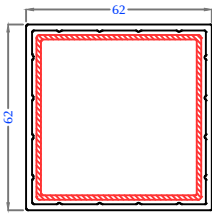

Inventa Sliding (24mm DGU Sash) Double Glass Bead
PA62-UB-04

ANCILLARY & COUPLING PROFILES

62mm Square Post
PA62-UO-01

50mm Round Post
PA-UO-01

Small Coupler
PA-UO-02

50mm Bay Post Adaptor
PA50-UO-01

62mm Bay Post Adaptor
PA62-UO-02