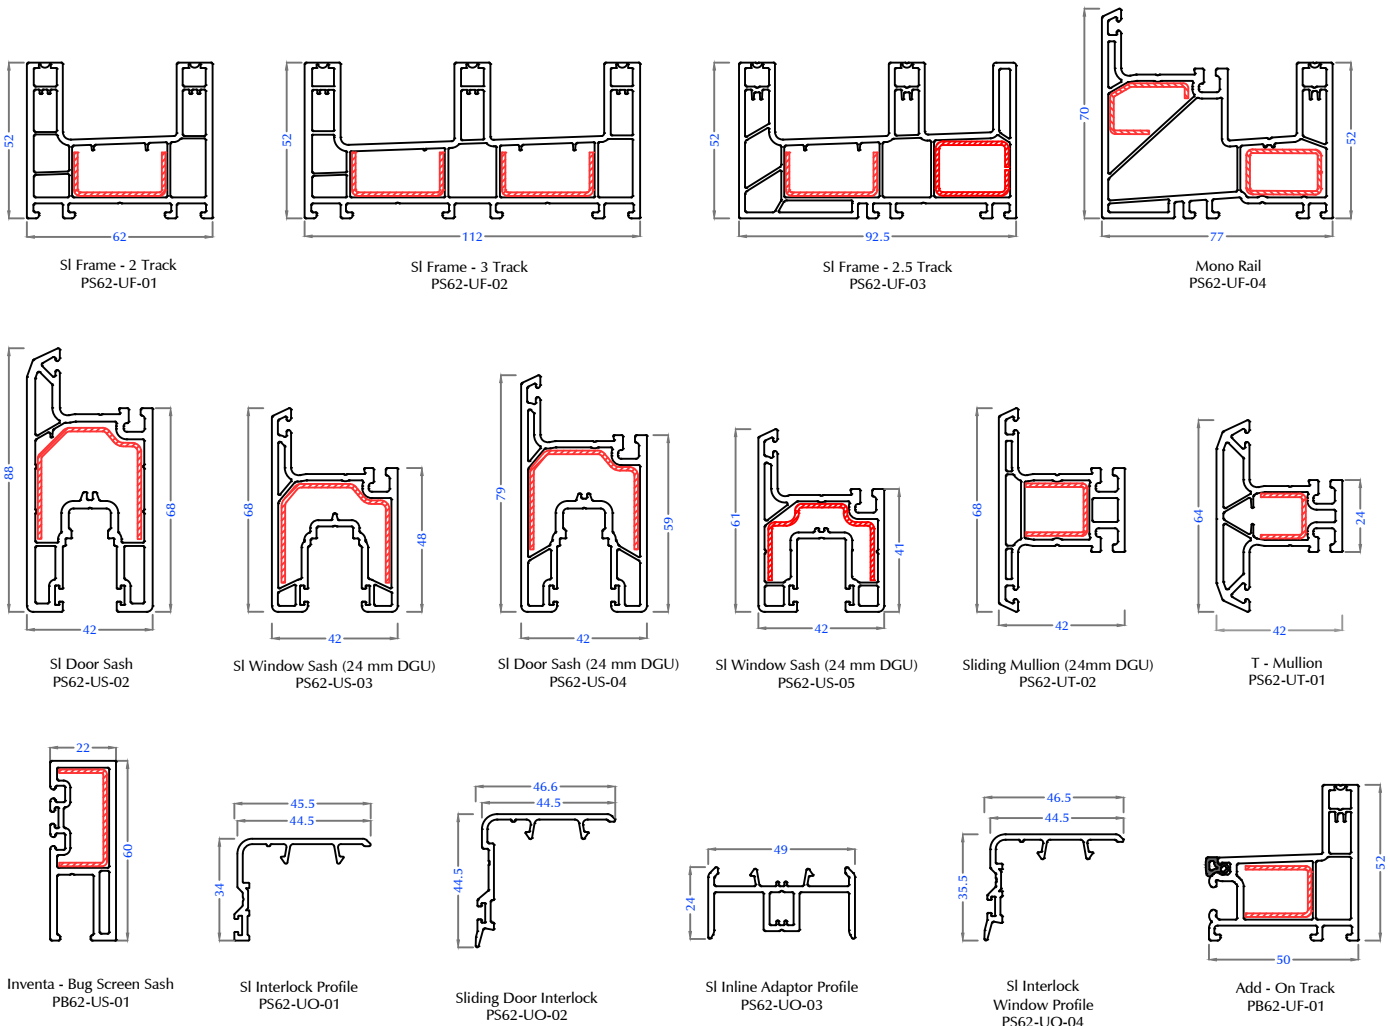

OPTIMA - SLIDING SYSTEM

OPTIMA - CASEMENT SYSTEM

INVENTA - SLIDING SYSTEM

INVENTA - CASEMENT SYSTEM

Window Frame
PC62-UF-01

Door Frame
PC62-UF-02

Window Sash - Outward Open
PC62-US-01

Window Sash - Inward Open - Tilt & Turn
PC62-US-02

T - Mullion
PC62-UT-01

Z - Mullion
PC62-UT-02

Door Sash - Outward Open
PC62-US-03

Door Sash - Inward Open
PC62-US-04

Movable Mullion
PC62-UT-03

GLAZING BEADS

Inventa Casement Single Glass Bead
PC62-UB-01

Optima Casement Single Glass Bead
PC50-UB-01