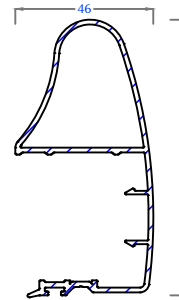

Inventa Casement Door
Low Threshold - 2 Cap - R
PPA 127 - **

** WH - White
** CB - Ch.Brown
** BL - Black

ALUMINIUM ACCESSORY PROFILES

Sl.Track Rail
PAM 101 (R07)

Door Threshold
PAM 103

50mm Sl. Inline Adaptor
PAM 104

Hurricane Bar
PAM 105

Sl. Bug Screen Interlock
PAM 106

Inventa Fixed Louver - Left
(With Punched Hole)
PAM 107

Inventa Fixed Louver - Right
(With Punched Hole)
PAM 108

Fly Mesh Mullion
PAM 109

Mono Rail Cover
PAM 110

HD Friction Stay Packer
PAM 111

Hurricane Bar 2
PAM 112

Three Track Coupler - Big
PAM 113

Optima Window -
Threshold
PAM 114

Optima Bug sash Inline
Adaptor PAM-115

Sliding 3Track Low Threshold
PAM 117

Bug Screen Sash
Inline Adaptor - Inventa
PAM 118

Inventa Extension Frame
PAM 119

Sliding Low threshold
Connector
PAM 120

Sill Grill Mullion
PAM 121

Inventa 2.5 Track Coupler
PAM 122

Inventa 3 Track Coupler
PAM 123

Inventa Casement door
low threshold
PAM 124