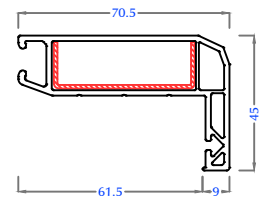

Inventa Sliding (24mm DGU Sash) Double Glass Bead
PA62-UB-04

ANCILLARY & COUPLING PROFILES

62mm Square Post
PA62-UO-01

50mm Round Post
PA-UO-01

Small Coupler
PA-UO-02

50mm Bay Post Adaptor
PA50-UO-01

62mm Bay Post Adaptor
PA62-UO-02

Louver Panel
PC-UO-01

Big Coupler
PA-UO-03

Door Panel
PA-UO-04

Sill Grill
PA-UO-05

Inventa 2.5 Track Coupler
PA62-UO-03

GEORGIAN BARS & CLIPS

Georgian Bar
PA-UG-01

Double Sided Clip
4mm - 6mm Glass
PPA 120-**