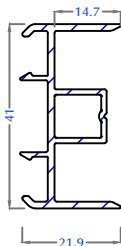

Safety Bar Hole Cap
PPA 115 - **

Optima Mullion clamp
PPA 117 - **

Inventa Mullion Clamp
PPA 116 - **

Inventa Bug Mesh
Mullion Clamp
PPA 119 - **

Erection cap with Epdm O - Ring
PPA 125 - **

Inventa Casement Door Low
Threshold - 2 Cap - L
PPA 126 - **

Inventa Casement Door
Low Threshold - 2 Cap - R
PPA 127 - **

** WH - White
** CB - Ch.Brown
** BL - Black

ALUMINIUM ACCESSORY PROFILES

Sl.Track Rail
PAM 101 (R07)

Door Threshold
PAM 103

50mm Sl. Inline Adaptor
PAM 104

Hurricane Bar
PAM 105

Sl. Bug Screen Interlock
PAM 106

Inventa Fixed Louver - Left
(With Punched Hole)
PAM 107

Inventa Fixed Louver - Right
(With Punched Hole)
PAM 108

Fly Mesh Mullion
PAM 109

Mono Rail Cover
PAM 110