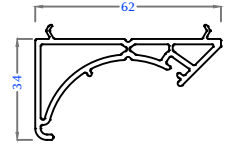

Inventa Sliding (24mm DGU Sash) Double Glass Bead
PA62-UB-04

ANCILLARY & COUPLING PROFILES

62mm Square Post
PA62-UO-01

50mm Round Post
PA-UO-01

Small Coupler
PA-UO-02

50mm Bay Post Adaptor
PA50-UO-01

62mm Bay Post Adaptor
PA62-UO-02

Louver Panel
PC-UO-01

Big Coupler
PA-UO-03

Door Panel
PA-UO-04

Sill Grill
PA-UO-05

Inventa 2.5 Track Coupler
PA62-UO-03

GEORGIAN BARS & CLIPS

Georgian Bar
PA-UG-01

Double Sided Clip
4mm - 6mm Glass
PPA 120-**