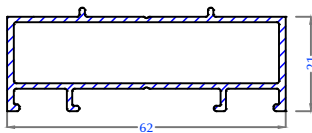

HD Friction Stay Packer
PAM 111

Hurricane Bar 2
PAM 112

Three Track Coupler - Big
PAM 113

Optima Window -
Threshold
PAM 114

Optima Bug sash Inline
Adaptor PAM-115

Sliding 3Track Low Threshold
PAM 117

Bug Screen Sash
Inline Adaptor - Inventa
PAM 118

Inventa Extension Frame
PAM 119

Sliding Low threshold
Connector
PAM 120

Sill Grill Mullion
PAM 121

Inventa 2.5 Track Coupler
PAM 122

Inventa 3 Track Coupler
PAM 123

Inventa Casement door
low threshold
PAM 124