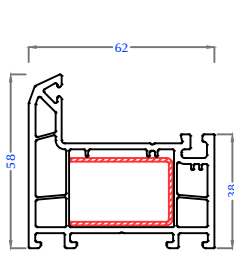

OPTIMA - SLIDING SYSTEM

OPTIMA - CASEMENT SYSTEM

INVENTA - SLIDING SYSTEM

INVENTA - CASEMENT SYSTEM

Window Frame
PC62-UF-01

Door Frame
PC62-UF-02

Window Sash - Outward Open
PC62-US-01

Window Sash - Inward Open - Tilt & Turn
PC62-US-02