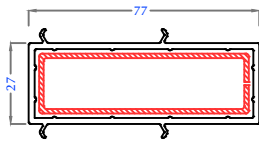

Big Coupler
PA-UO-03