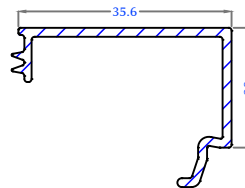

Hurricane Bar
PAM 105

Sl. Bug Screen Interlock
PAM 106

Inventa Fixed Louver - Left
(With Punched Hole)
PAM 107

Inventa Fixed Louver - Right
(With Punched Hole)
PAM 108

Fly Mesh Mullion
PAM 109

Mono Rail Cover
PAM 110