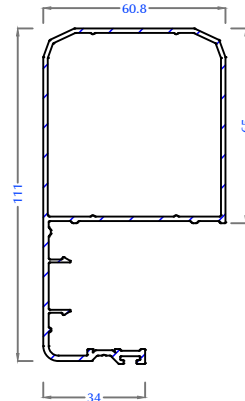

Inventa Casement Door
Low Threshold - 2 Cap - R
PPA 127 - **

** WH - White
** CB - Ch.Brown
** BL - Black

ALUMINIUM ACCESSORY PROFILES

Sl.Track Rail
PAM 101 (R07)

Door Threshold
PAM 103

50mm Sl. Inline Adaptor
PAM 104

Hurricane Bar
PAM 105

Sl. Bug Screen Interlock
PAM 106

Inventa Fixed Louver - Left
(With Punched Hole)
PAM 107

Inventa Fixed Louver - Right
(With Punched Hole)
PAM 108

Fly Mesh Mullion
PAM 109

Mono Rail Cover
PAM 110